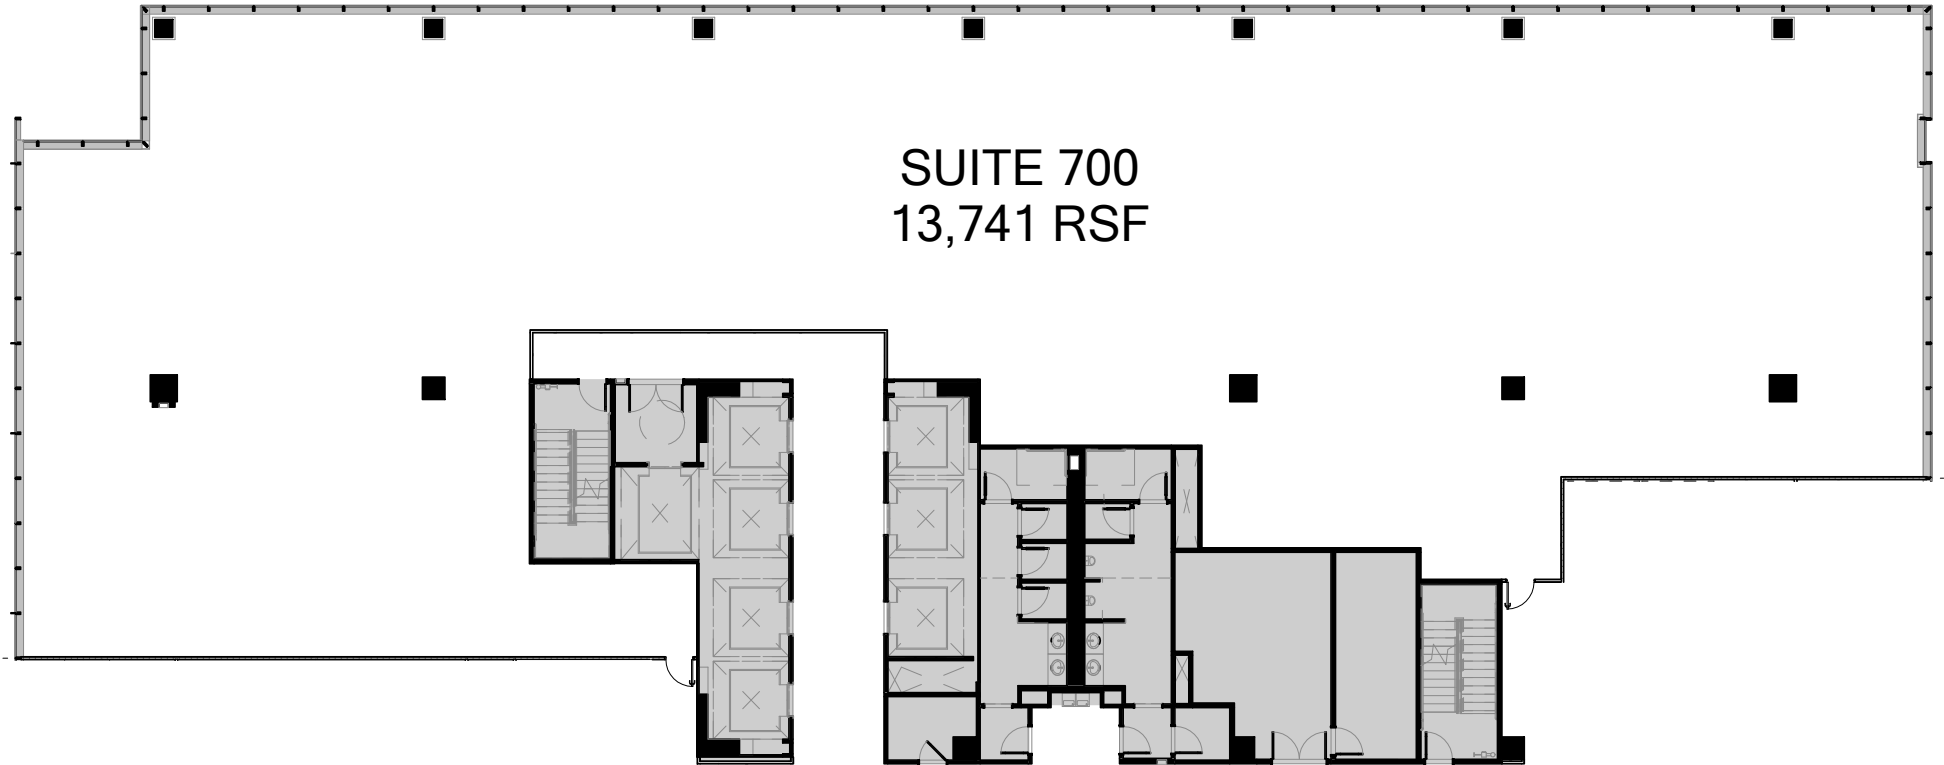

KPMG PLAZA

AT HALL ARTS

FLOOR 7

2323 ROSS AVENUE DALLAS, TEXAS 75201

LEASING INFORMATION

KIM BUTLER
214.269.9550
KBUTLER@HALLGROUP.COM