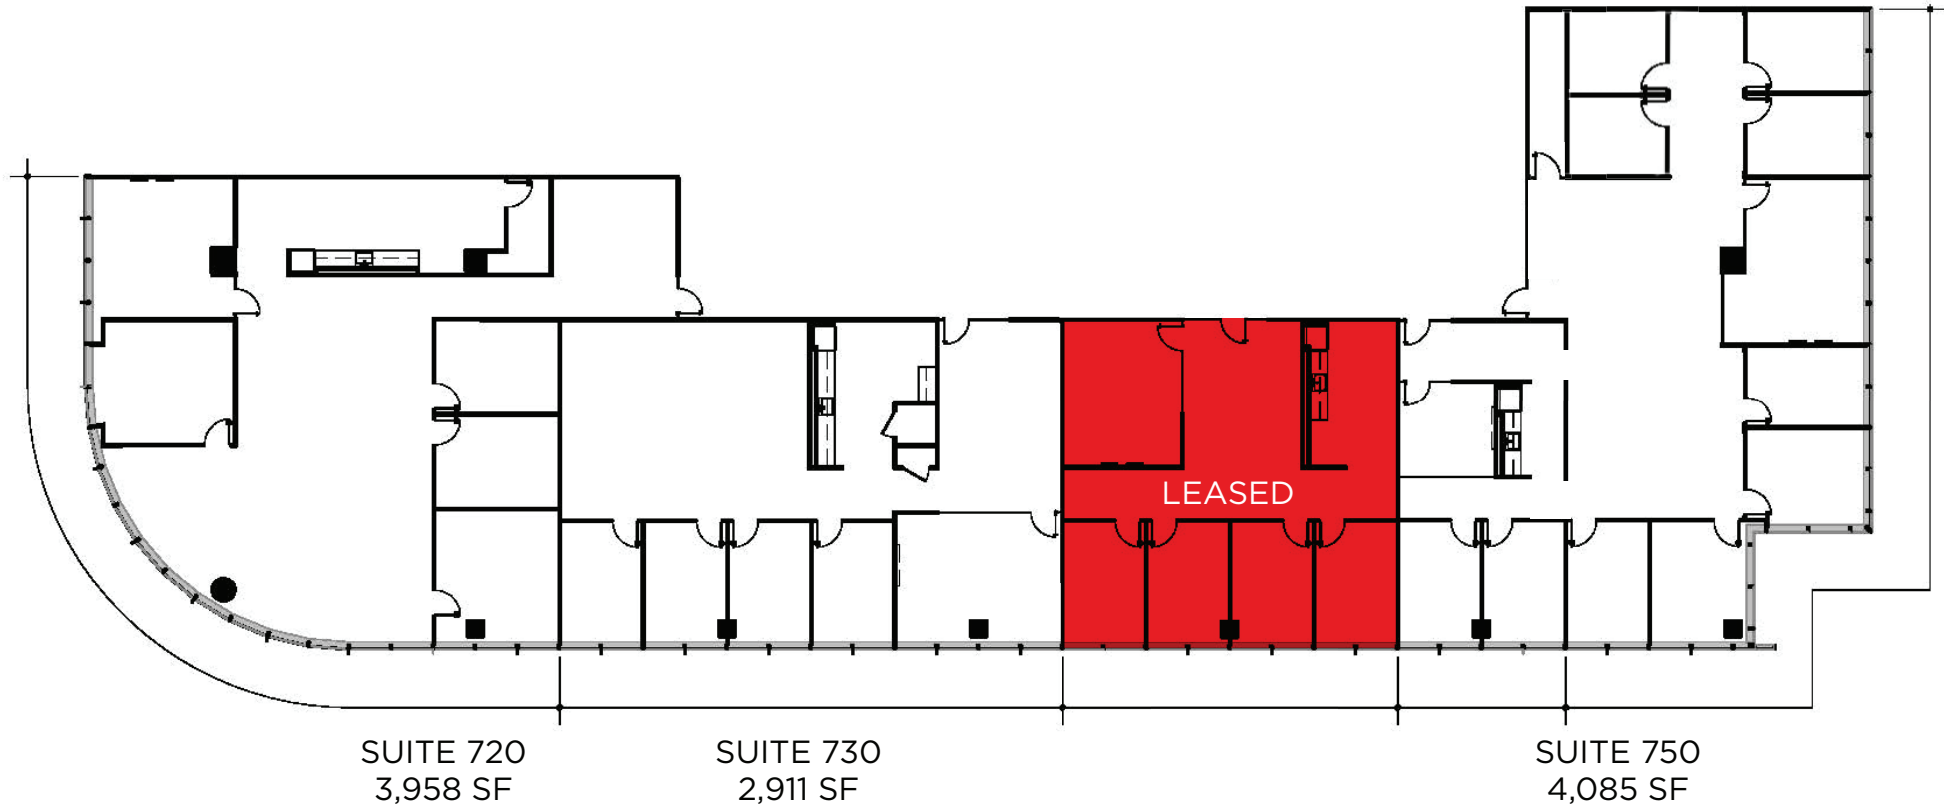

KPMG PLAZA

AT HALL ARTS

FLOOR 7

2323 ROSS AVENUE DALLAS, TEXAS 75201

LEASING INFORMATION

KIM BUTLER
214.269.9550
KBUTLER@HALLGROUP.COM

KPMG PLAZA

AT HALL ARTS