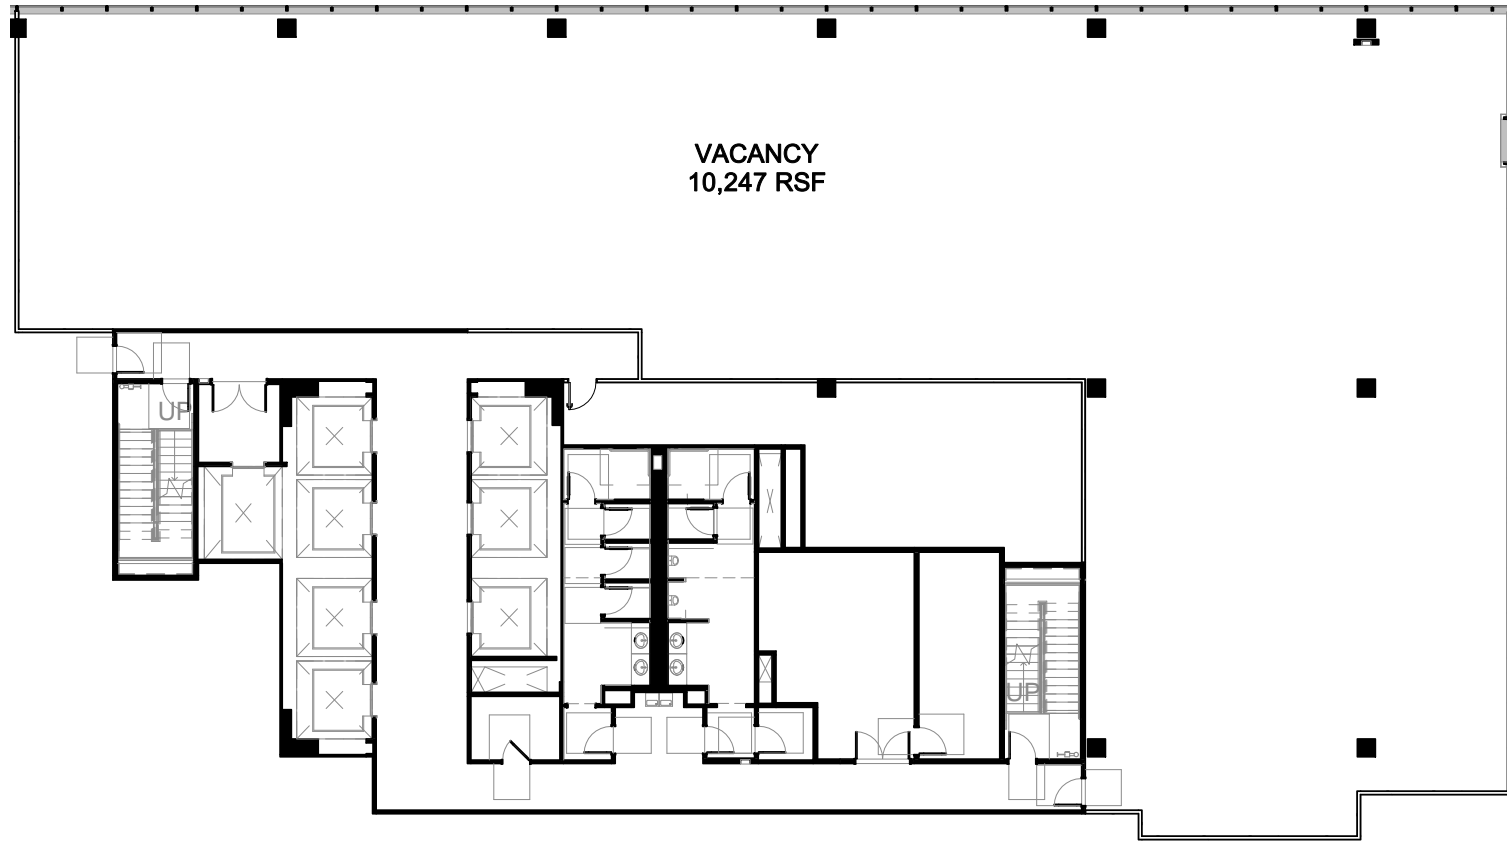

FLOOR 18

KPMG PLAZA

AT HALL ARTS

2323 ROSS AVENUE DALLAS, TEXAS 75201

LEASING INFORMATION

KIM BUTLER

214.269.9550

KBUTLER@HALLGROUP.COM